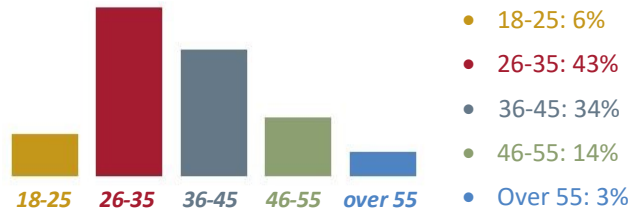

Technology Certificates

Back-End Web Development
Cybersecurity

Data Analytics
Data Science

Front-End Web Development
Programming

Web Technologies

Female: 27% Male: 73%

Age range

Average age

37

Where our students live

21% live outside the U.S.

Employment

87% were employed full-time while pursuing a certificate.

43% report that simply completing coursework toward their certificate contributed to career benefits, including: